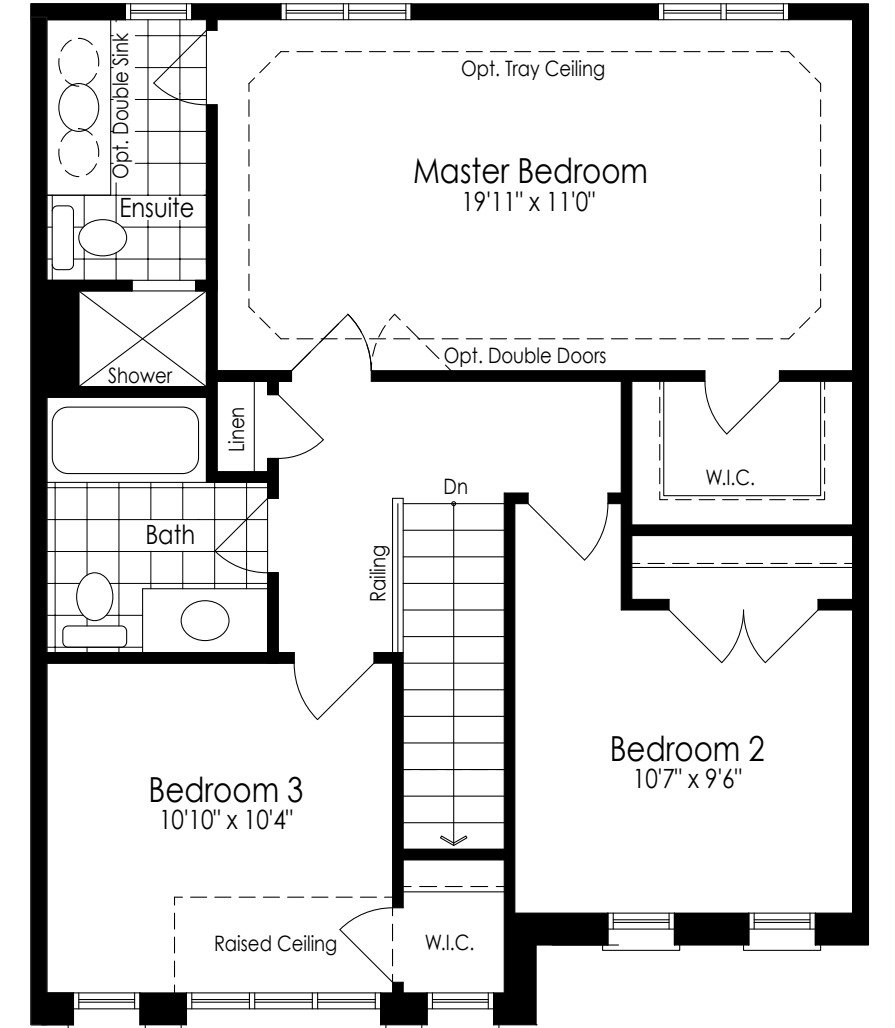

THE
PARKLAND 2
1,474 SQ.FT. ELEV. A & B

THE
PARKLAND 2
1,474 SQ.FT. ELEV. A & B

ELEVATION A

Artist's concept.

ELEVATION B

Artist's concept.

Ground Floor

Second Floor

Basement

Townhome Collection