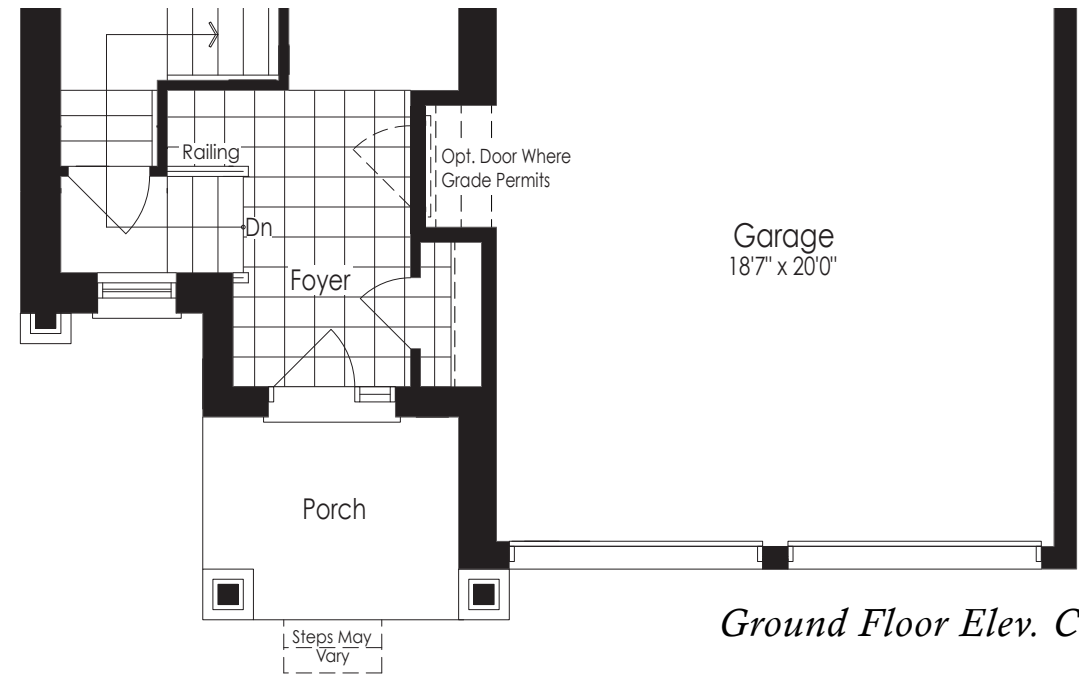

RedBerry  
*Homes*

THE  
MEADOW 1  
1,639 SQ.FT. ELEV. C

THE  
MEADOW 1  
1,639 SQ.FT. ELEV. A

ELEVATION A

Artist's concept.

THE  
MEADOW 1  
1,639 SQ.FT. ELEV. B

ELEVATION B

Artist's concept.

ELEVATION C

Artist's concept.

*43 ft. Detached Collection*

43 ft. Detached Collection

THE MEADOW 1  
1,639 SQ.FT. ELEV. A, B & C

Basement Elev. A, B & C

Ground Floor Elev. C

Ground Floor Elev. A & B