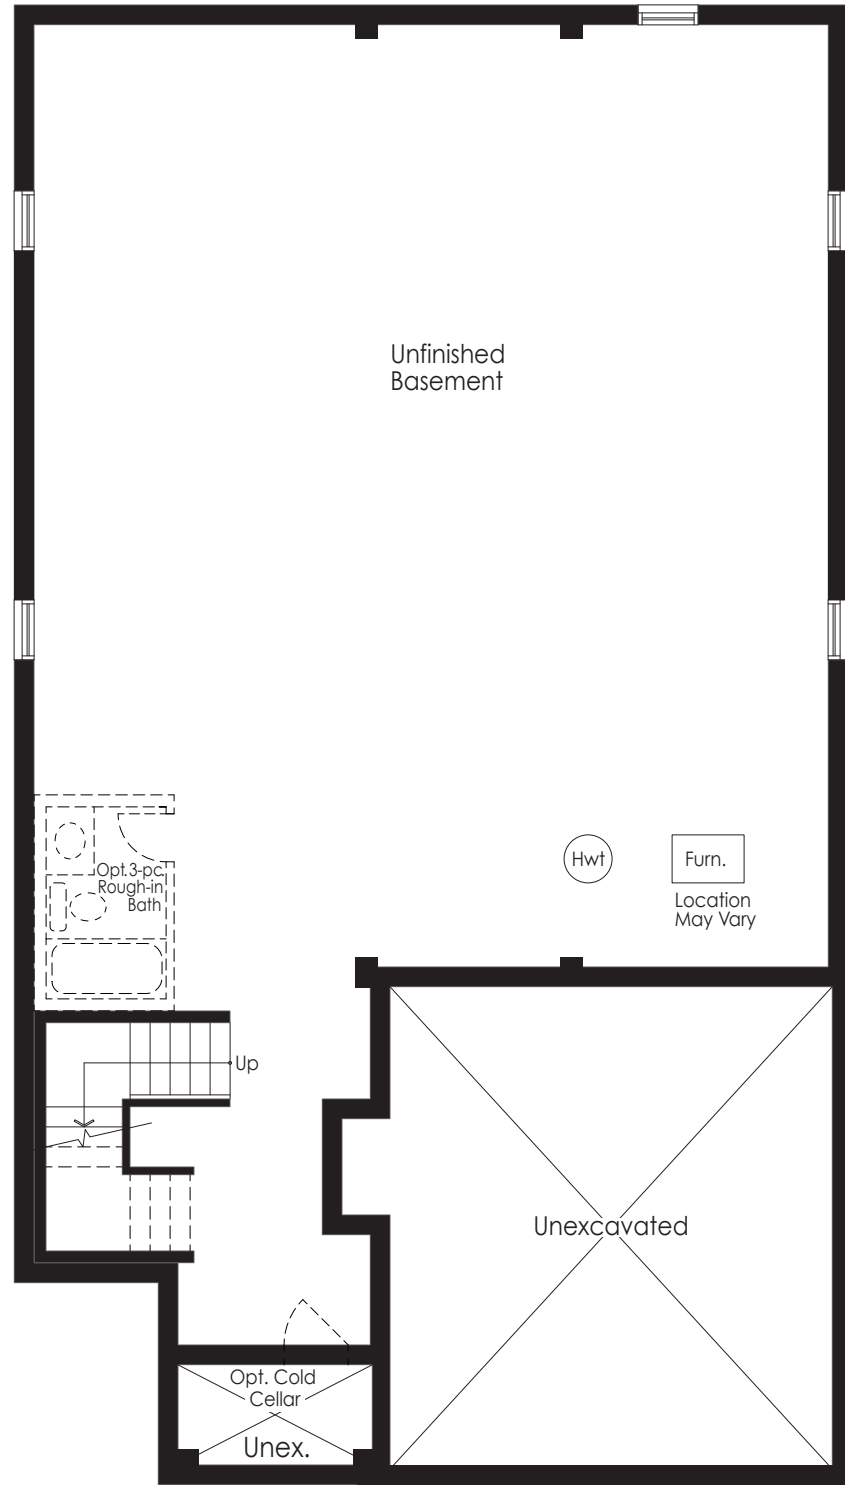

RedBerry  
*Homes*

THE  
MEADOW 1  
1,639 SQ.FT. ELEV. C

THE  
MEADOW 1  
1,639 SQ.FT. ELEV. A

ELEVATION A

Artist's concept.

THE  
MEADOW 1  
1,639 SQ.FT. ELEV. B

ELEVATION B

Artist's concept.

ELEVATION C

Artist's concept.

*43 ft. Detached Collection*

43 ft. Detached Collection

THE MEADOW 1  
1,639 SQ.FT. ELEV. A, B & C

Basement Elev. A, B & C

Ground Floor Elev. C

Ground Floor Elev. A & B