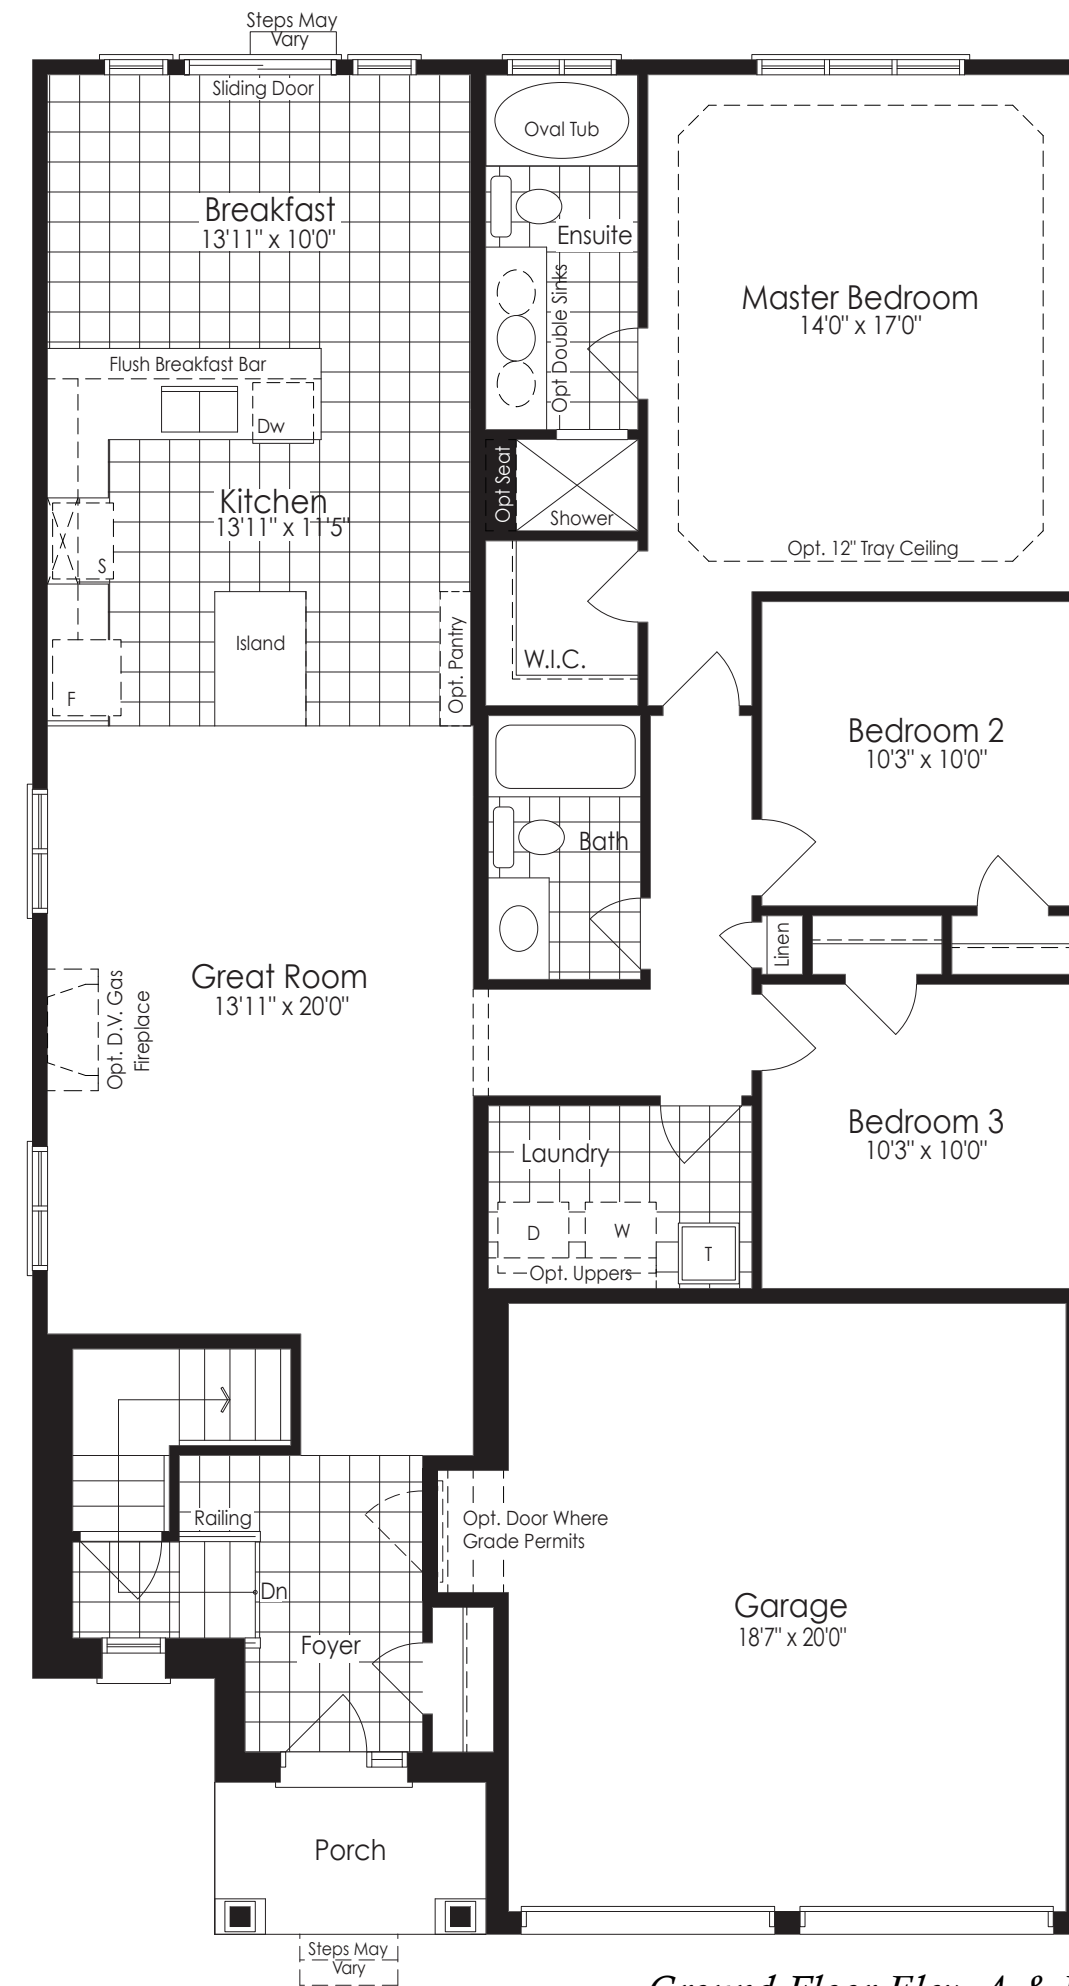

RedBerry  
*Homes*

THE  
MEADOW 1  
1,639 SQ.FT. ELEV. C

THE  
MEADOW 1  
1,639 SQ.FT. ELEV. A

ELEVATION A

Artist's concept.

THE  
MEADOW 1  
1,639 SQ.FT. ELEV. B

ELEVATION B

Artist's concept.

ELEVATION C

Artist's concept.

*43 ft. Detached Collection*

43 ft. Detached Collection

THE MEADOW 1  
1,639 SQ.FT. ELEV. A, B & C

Basement Elev. A, B & C

Ground Floor Elev. C

Ground Floor Elev. A & B