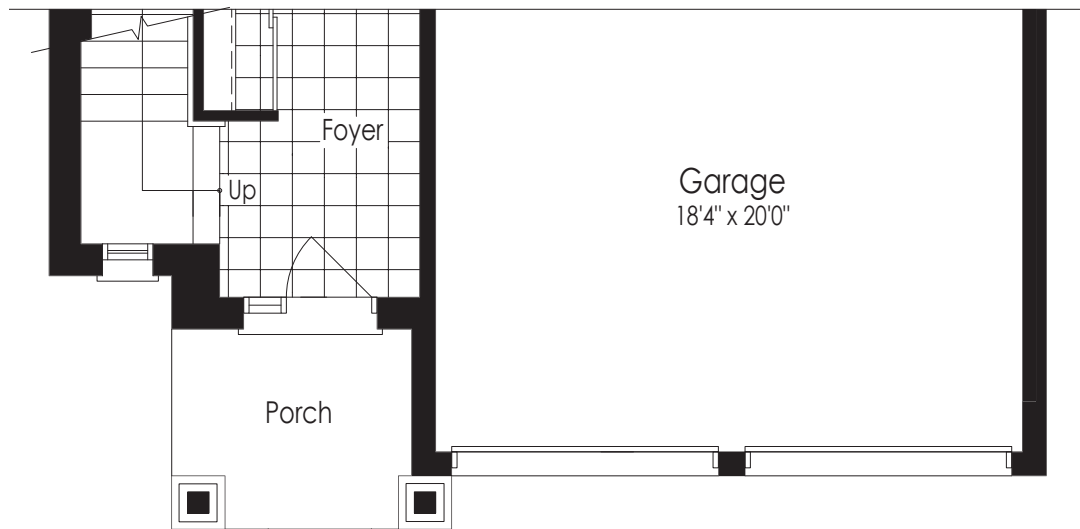

RedBerry  
*Homes*

THE  
WOODLAND 2  
1,624 SQ.FT. ELEV. C

THE  
WOODLAND 2  
1,607 SQ.FT. ELEV. A

ELEVATION A

Artist's concept.

ELEVATION C

Artist's concept.

THE  
WOODLAND 2  
1,608 SQ.FT. ELEV. B

ELEVATION B

Artist's concept.

*40 ft. Detached Collection*

40 ft. Detached Collection

THE WOODLAND 2  
1,607 SQ.FT. ELEV. A 1,608 SQ.FT. ELEV. B  
1,624 SQ.FT. ELEV. C

Basement Elev. A & B

Basement Elev. C

Second Floor Elev. C

Ground Floor Elev. C

Ground Floor Elev. A & B

Second Floor Elev. A & B