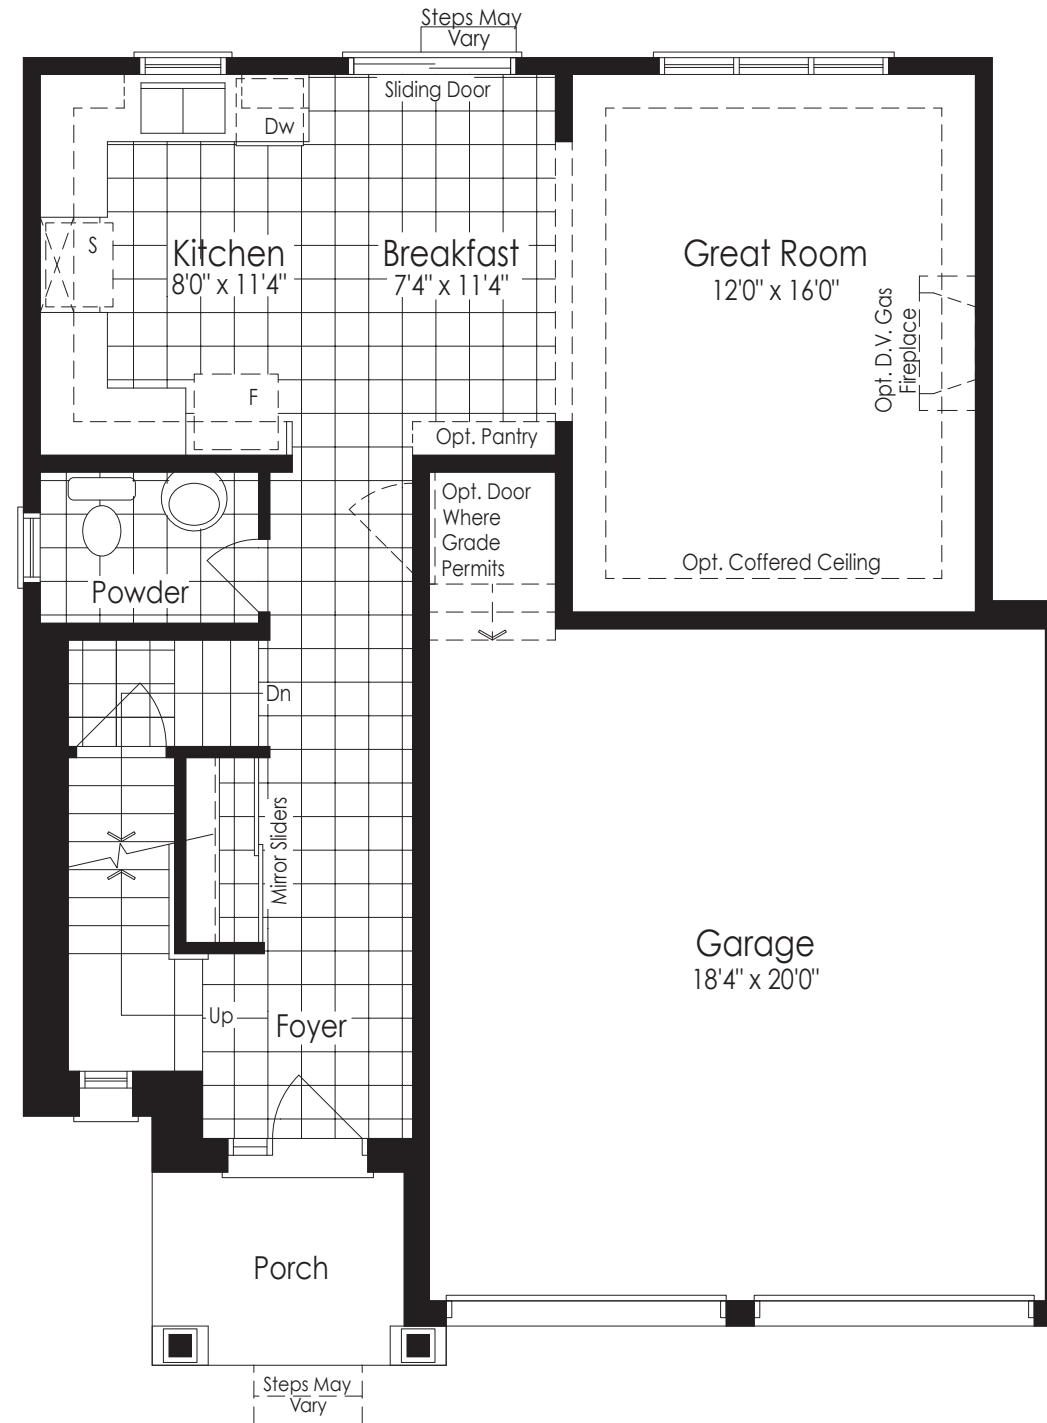

RedBerry  
*Homes*

THE  
WOODLAND 2  
1,624 SQ.FT. ELEV. C

THE  
WOODLAND 2  
1,607 SQ.FT. ELEV. A

ELEVATION A

Artist's concept.

ELEVATION C

Artist's concept.

THE  
WOODLAND 2  
1,608 SQ.FT. ELEV. B

ELEVATION B

Artist's concept.

*40 ft. Detached Collection*

40 ft. Detached Collection

THE WOODLAND 2  
1,607 SQ.FT. ELEV. A 1,608 SQ.FT. ELEV. B  
1,624 SQ.FT. ELEV. C

Basement Elev. A & B

Basement Elev. C

Second Floor Elev. C

Ground Floor Elev. C

Ground Floor Elev. A & B

Second Floor Elev. A & B