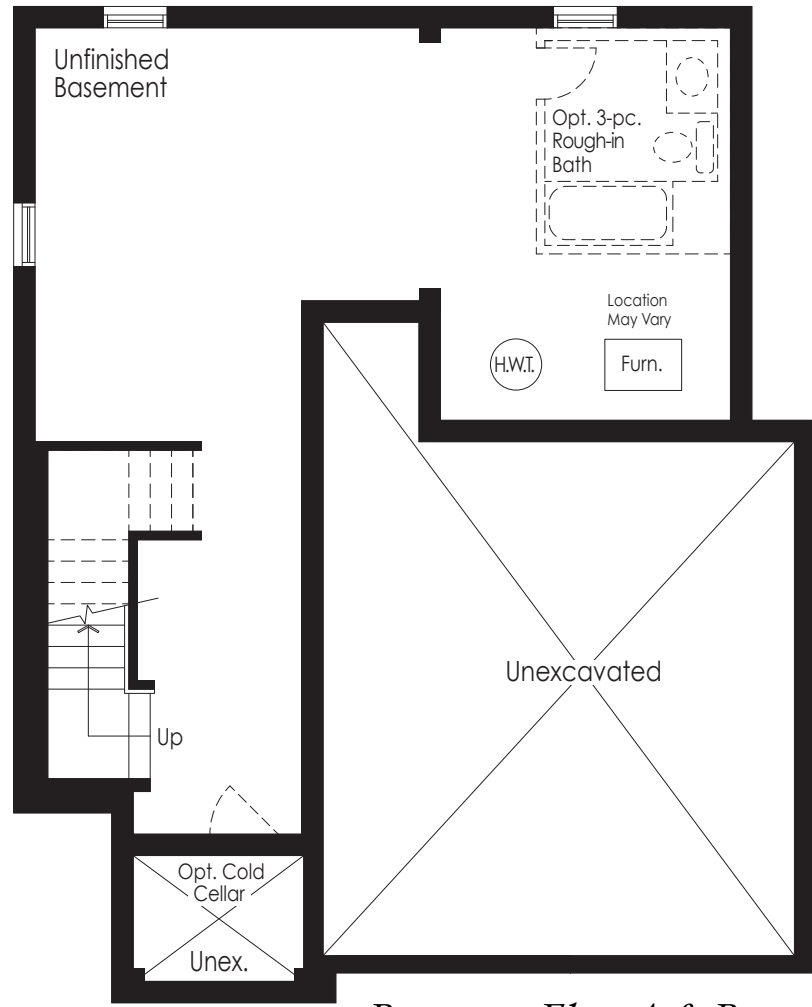

RedBerry  
*Homes*

THE  
WOODLAND 2  
1,624 SQ.FT. ELEV. C

THE  
WOODLAND 2  
1,607 SQ.FT. ELEV. A

ELEVATION A

Artist's concept.

ELEVATION C

Artist's concept.

THE  
WOODLAND 2  
1,608 SQ.FT. ELEV. B

ELEVATION B

Artist's concept.

*40 ft. Detached Collection*

40 ft. Detached Collection

THE WOODLAND 2  
1,607 SQ.FT. ELEV. A 1,608 SQ.FT. ELEV. B  
1,624 SQ.FT. ELEV. C

Basement Elev. A & B

Basement Elev. C

Second Floor Elev. C

Ground Floor Elev. C

Ground Floor Elev. A & B

Second Floor Elev. A & B