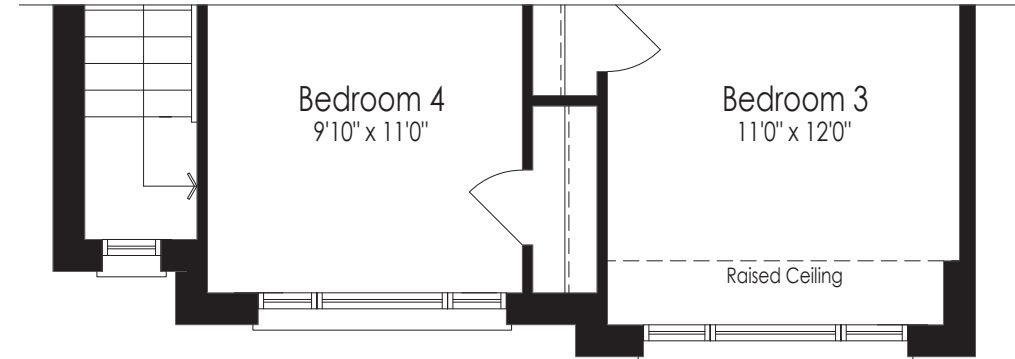

RedBerry  
*Homes*

THE  
WOODLAND 2  
1,624 SQ.FT. ELEV. C

THE  
WOODLAND 2  
1,607 SQ.FT. ELEV. A

ELEVATION A

Artist's concept.

ELEVATION C

Artist's concept.

THE  
WOODLAND 2  
1,608 SQ.FT. ELEV. B

ELEVATION B

Artist's concept.

*40 ft. Detached Collection*

40 ft. Detached Collection

THE WOODLAND 2  
1,607 SQ.FT. ELEV. A 1,608 SQ.FT. ELEV. B  
1,624 SQ.FT. ELEV. C

Basement Elev. A & B

Basement Elev. C

Second Floor Elev. C

Ground Floor Elev. C

Ground Floor Elev. A & B

Second Floor Elev. A & B