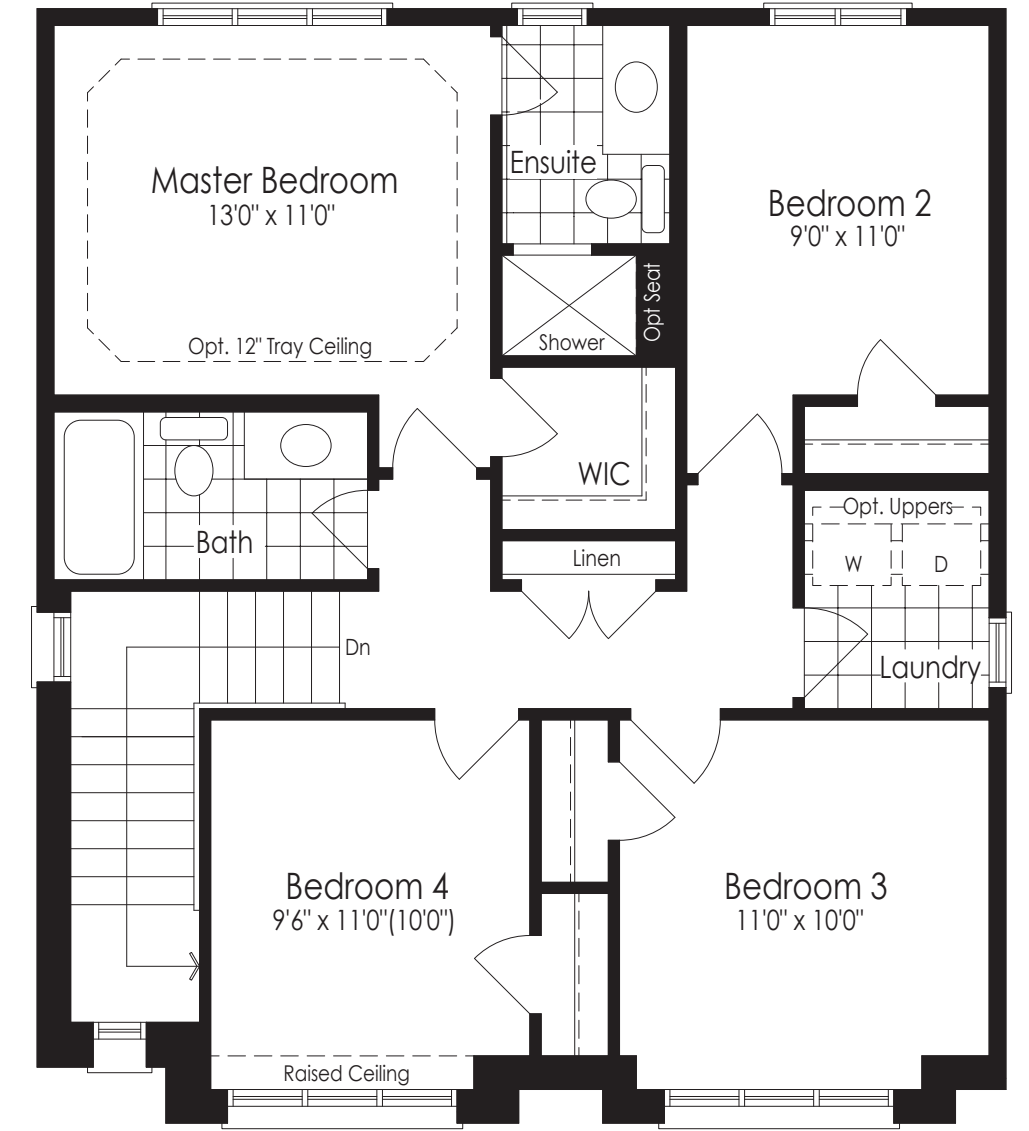

RedBerry  
*Homes*

THE  
WOODLAND 2  
1,624 SQ.FT. ELEV. C

THE  
WOODLAND 2  
1,607 SQ.FT. ELEV. A

ELEVATION A

Artist's concept.

ELEVATION C

Artist's concept.

THE  
WOODLAND 2  
1,608 SQ.FT. ELEV. B

ELEVATION B

Artist's concept.

*40 ft. Detached Collection*

40 ft. Detached Collection

THE WOODLAND 2  
1,607 SQ.FT. ELEV. A 1,608 SQ.FT. ELEV. B  
1,624 SQ.FT. ELEV. C

Basement Elev. A & B

Basement Elev. C

Second Floor Elev. C

Ground Floor Elev. C

Ground Floor Elev. A & B

Second Floor Elev. A & B