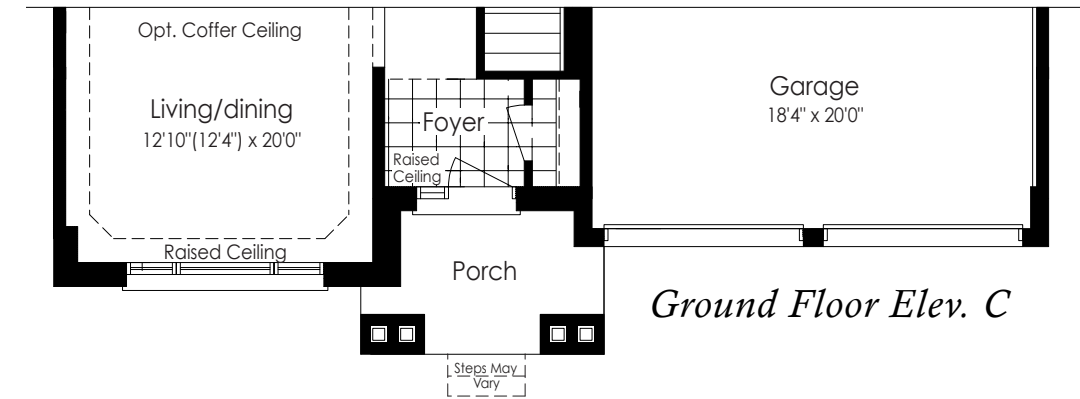

THE  
MANOR 1  
1,966 SQ.FT. ELEV.A

ELEVATION A

Artist's concept.

THE  
MANOR 1  
1,966 SQ.FT. ELEV.B

ELEVATION B

Artist's concept.

RedBerry  
Homes

THE  
MANOR 1  
1,966 SQ.FT. ELEV. C

ELEVATION C

Artist's concept.

50 ft. Detached Collection

50 ft. Detached Collection

THE MANOR 1  
1,966 SQ.FT. ELEV. A, B & C

Basement Elev. A & C

Basement Elev. B

Ground Floor Elev. C