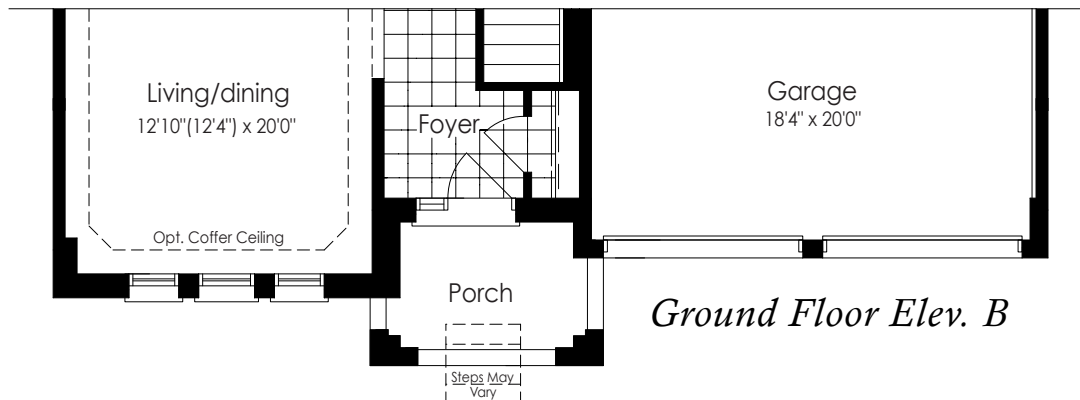

THE  
MANOR 1  
1,966 SQ.FT. ELEV.A

ELEVATION A

Artist's concept.

THE  
MANOR 1  
1,966 SQ.FT. ELEV.B

ELEVATION B

Artist's concept.

RedBerry  
Homes

THE  
MANOR 1  
1,966 SQ.FT. ELEV. C

ELEVATION C

Artist's concept.

50 ft. Detached Collection

50 ft. Detached Collection

THE MANOR 1  
1,966 SQ.FT. ELEV. A, B & C

Basement Elev. A & C

Basement Elev. B

Ground Floor Elev. C

Ground Floor Elev. B

Ground Floor Elev. A