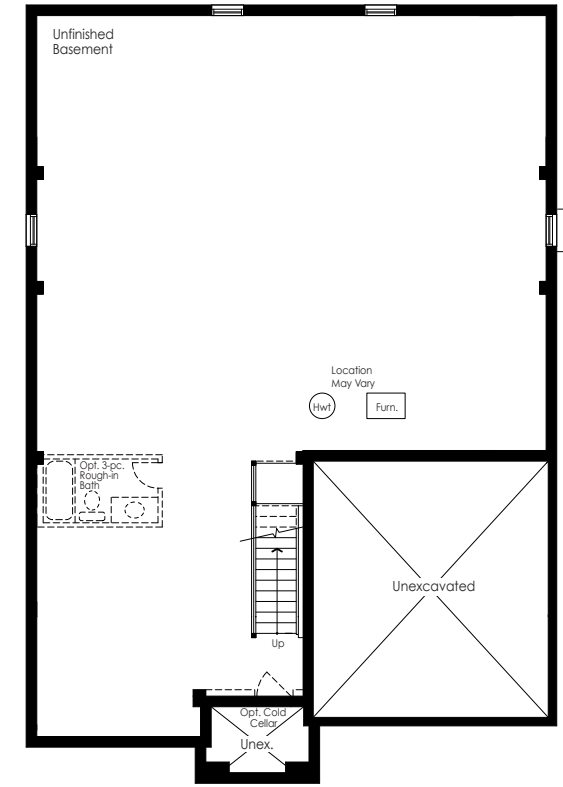

THE  
MANOR 1  
1,966 SQ.FT. ELEV.A

ELEVATION A

Artist's concept.

THE  
MANOR 1  
1,966 SQ.FT. ELEV.B

ELEVATION B

Artist's concept.

RedBerry  
Homes

THE  
MANOR 1  
1,966 SQ.FT. ELEV. C

ELEVATION C

Artist's concept.

50 ft. Detached Collection

50 ft. Detached Collection

THE MANOR 1  
1,966 SQ.FT. ELEV. A, B & C

Basement Elev. A & C

Basement Elev. B

Ground Floor Elev. C

Ground Floor Elev. B

Ground Floor Elev. A