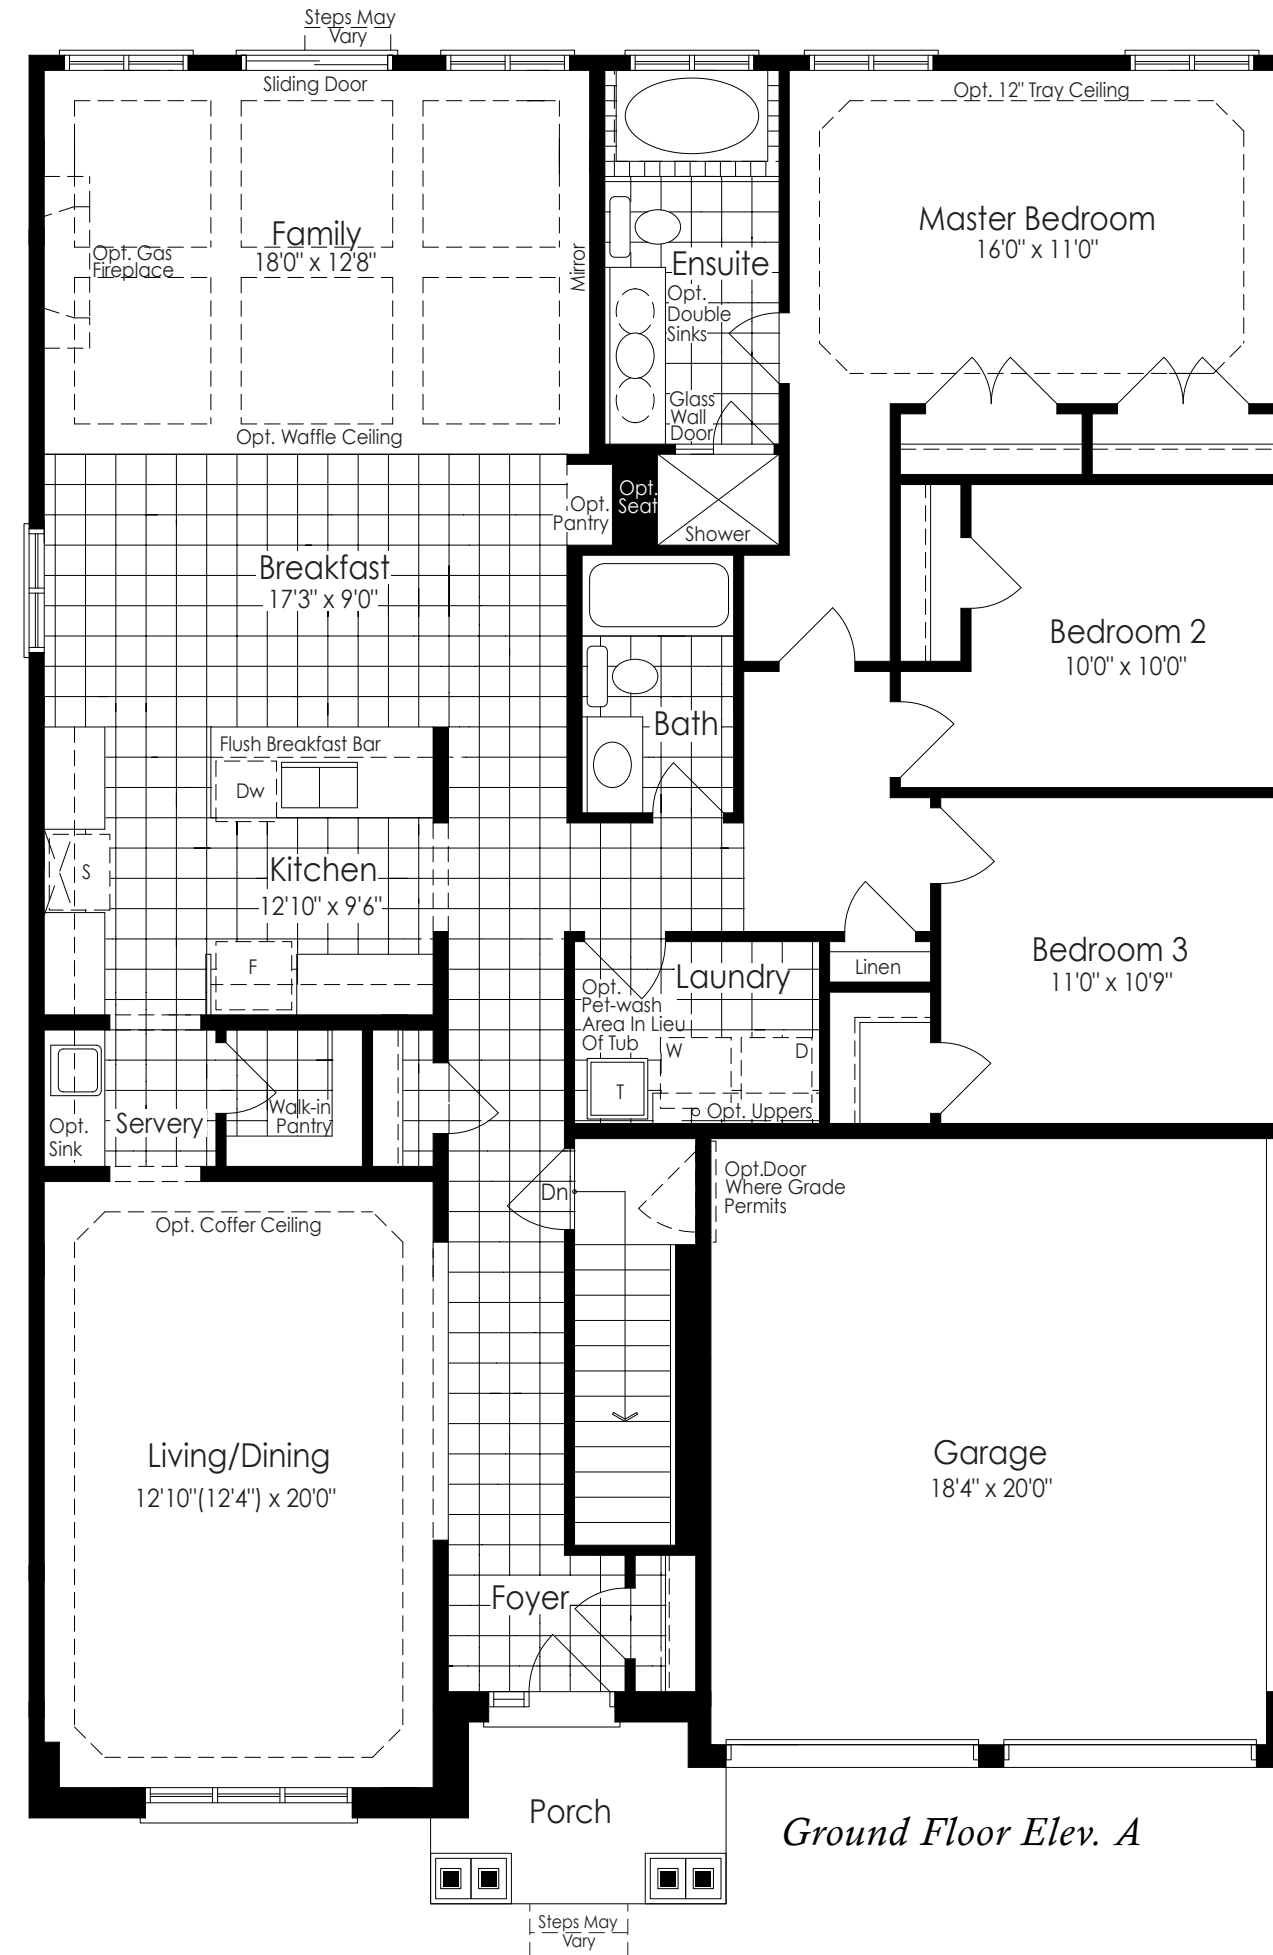

THE  
MANOR 1  
1,966 SQ.FT. ELEV.A

ELEVATION A

Artist's concept.

THE  
MANOR 1  
1,966 SQ.FT. ELEV.B

ELEVATION B

Artist's concept.

RedBerry  
Homes

THE  
MANOR 1  
1,966 SQ.FT. ELEV. C

ELEVATION C

Artist's concept.

50 ft. Detached Collection

50 ft. Detached Collection

THE MANOR 1  
1,966 SQ.FT. ELEV. A, B & C

Basement Elev. A & C

Basement Elev. B

Ground Floor Elev. C

Ground Floor Elev. B

Ground Floor Elev. A